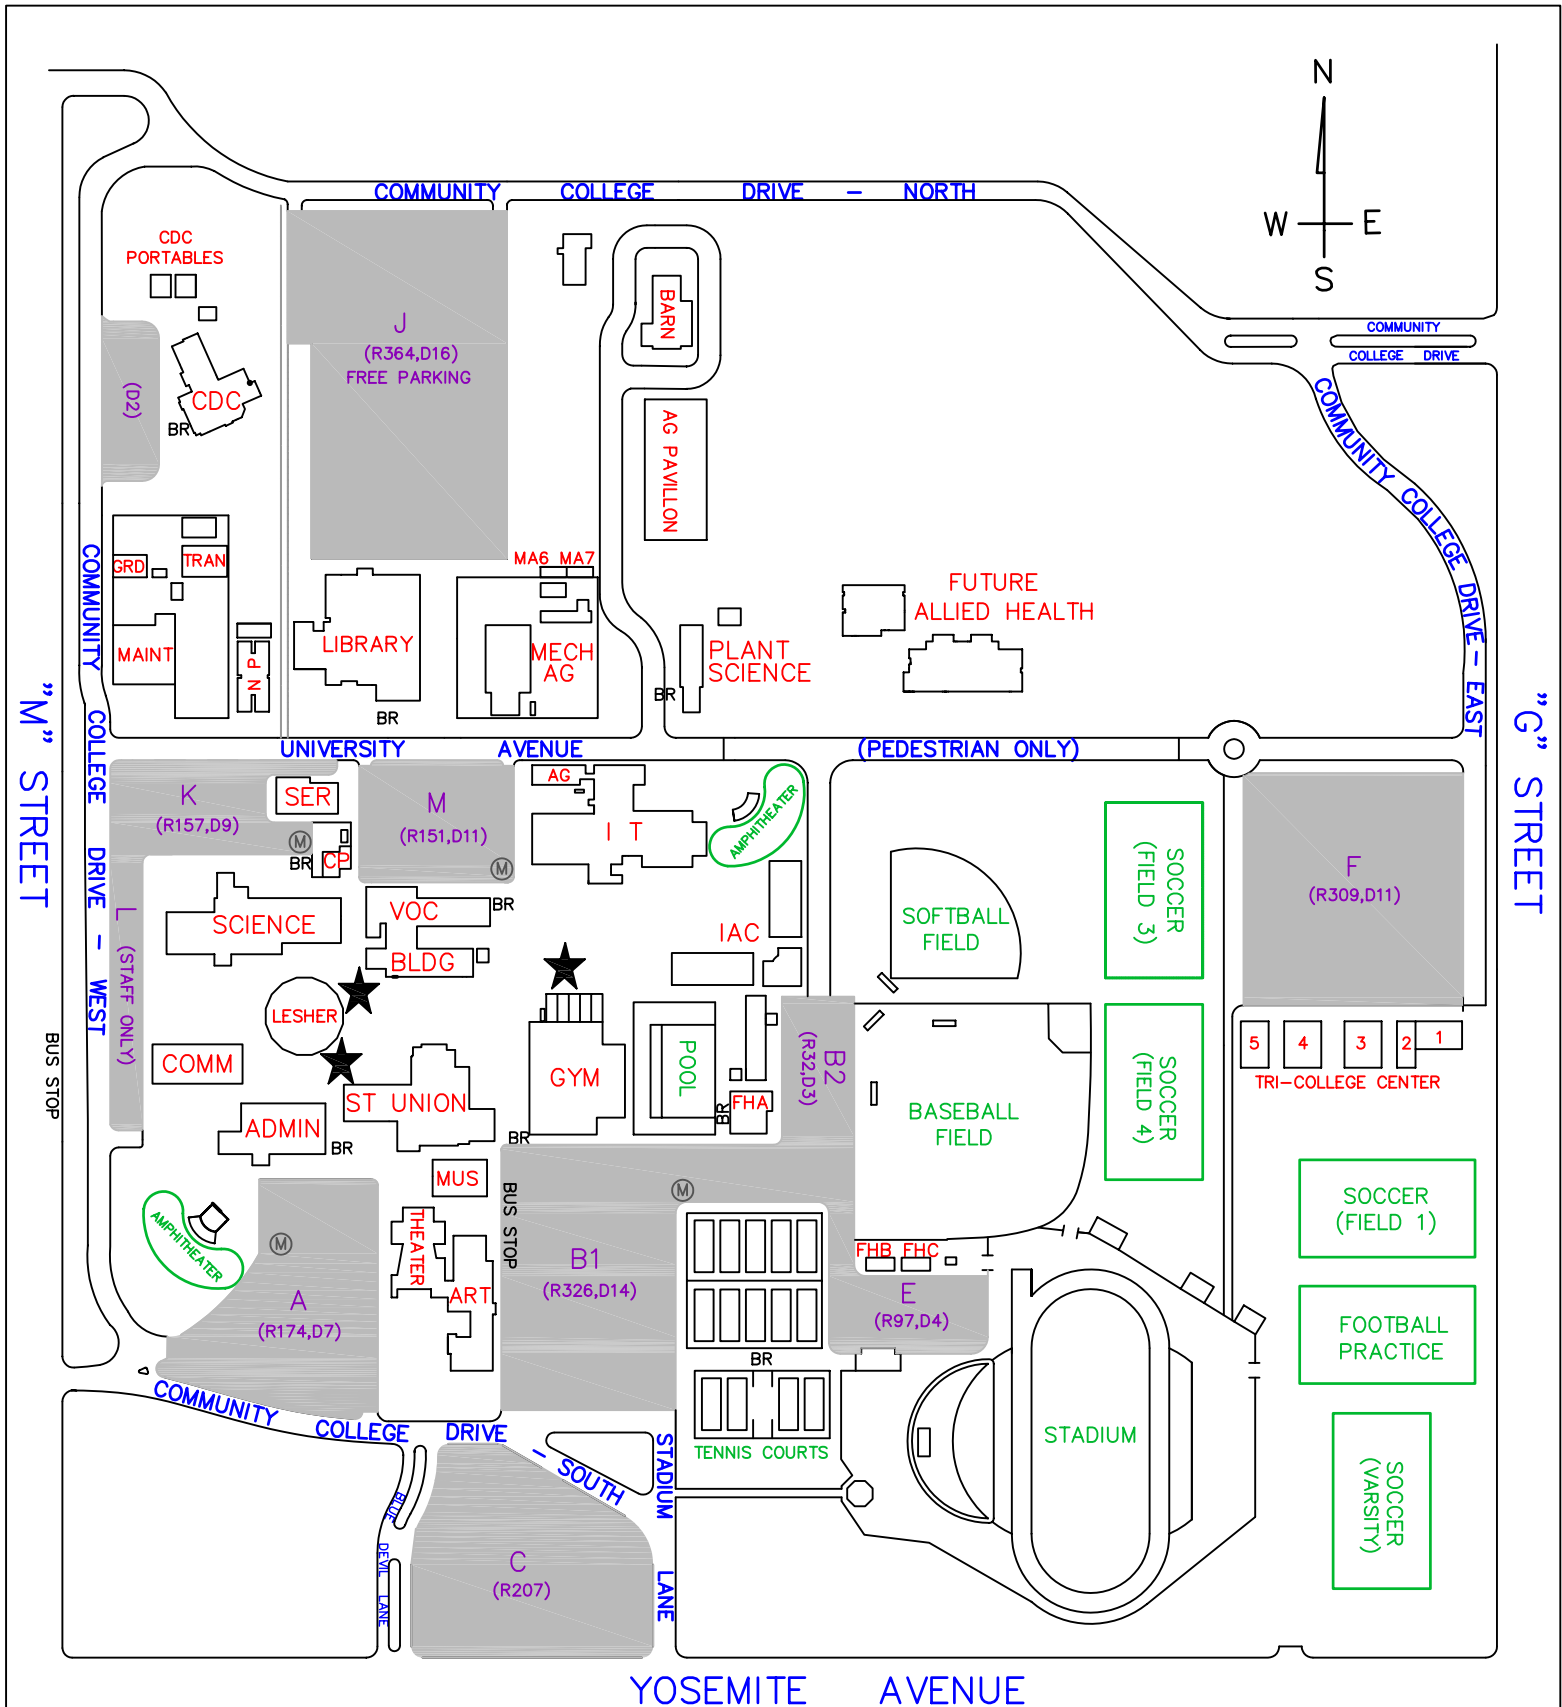

# FALL 2008 PARKING AT MERCED COLLEGE (Shaded in Gray)

Includes number of regular student (R) and disabled (D) parking for each area. Please note that parking in Lot J is FREE for the Fall 2008 semester.

★ INFORMATION STATIONS  
 MONDAY AND TUESDAY: 7:30 AM TO 7:30 PM  
 WEDNESDAY AND THURSDAY: 7:30 AM TO 1:30 PM AND 4:30 PM TO 7:30 PM

REVISED JULY 2008